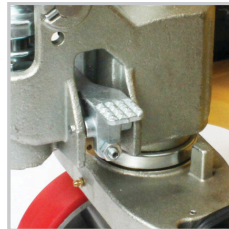

TSP55 PALLET TRUCK

TOTALSOURCE®

FEATURED PRODUCTS

TotalSource® Pallet Truck Features:

- Load capacity 5,500lbs
- Top class range of pallet trucks with an excellent design
- Reliable, sturdy, torsion-resistant due to its extremely strong high quality steel frame
- All pivot points are greased ensuring excellent maneuverability with effortless steering
- Option of single and tandem fork rollers
- Additional entry and exit fork rollers guarantee maximum stability and safety for transporting goods
- Galvanized whole casting hydraulic pump
- Ergonomically designed 3 position handle with comfortable rubber grip allows for optimized safety
- 3 year pump warranty
- 1 year parts warranty

Entry Rollers

**2 Zerks, Powder Coated
4mm Metal Thickness
Frame**

**Adjustable
Pull/Push Rods**

Foot Pedal Release

**3 Years Pump Warranty
1 Year Parts Warranty**

Ergonomic Handle

MODEL	STEER / LOAD WHEEL CONFIGURATION	CAPACITY	TRUCK WIDTH	FORKLENGTH
TSP5500	Poly Steer Single Poly Load	5500lb (2495 kg)	27" (69cm)	48" (122cm)
TSP5501	Poly Steer Single Poly Load	5500lb (2495 kg)	21.5" (55cm)	48" (122cm)
TSP5503	Poly Steer Single Poly Load	5500lb (2495 kg)	27" (69cm)	42" (107cm)
TSP5504	Poly Steer Single Poly Load	5500lb (2495 kg)	21" (53cm)	42" (107cm)
TSP5505	Poly Steer Single Poly Load	5500lb (2495 kg)	27" (69cm)	36" (91cm)
TSP5510	Poly Steer Tandem Poly Load	5500lb (2495 kg)	27" (69cm)	48" (122cm)
TSP5510LP	Poly Steer Single Poly Low Profile	3300lb (1496 kg)	27" (69cm)	48" (122cm)
TSP5515	Nylon Steer Single Nylon Load	5500lb (2495 kg)	27" (69cm)	36" (91cm)
TSP5520	Nylon Steer Single Nylon Load	5500lb (2495 kg)	27" (69cm)	48" (122cm)
TSP5530	Nylon Steer Tandem Nylon Load	5500lb (2495 kg)	27" (69cm)	48" (122cm)
TSP5535	Steel Steer Single Steel Load	5500lb (2495 kg)	27" (69cm)	48" (122cm)
TSP5540	Nylon Steer Single Nylon Load	5500lb (2495 kg)	21" (53cm)	48" (122cm)