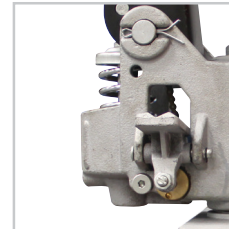

TSP55 PALLET TRUCK

TOTALSOURCE®

FEATURED PRODUCTS

TotalSource® Pallet Truck Features:

- Load capacity 5,500lbs
- Top class range of pallet trucks with an excellent design
- Reliable, sturdy, torsion-resistant due to its extremely strong high quality steel frame
- All pivot points are greased ensuring excellent maneuverability with effortless steering
- Option of single and tandem fork rollers
- Additional entry and exit fork rollers guarantee maximum stability and safety for transporting goods
- Galvanized whole casting hydraulic pump
- Ergonomically designed 3 position handle with comfortable rubber grip allows for optimized safety
- 3 year pump warranty
- 1 year parts warranty

Entry Rollers

**2 Zerks, Powder Coated
4mm Metal Thickness
Frame**

**Adjustable
Pull/Push Rods**

Foot Pedal Release

**3 Years Pump Warranty
1 Year Parts Warranty**

Ergonomic Handle

MODEL	STEER / LOAD WHEEL CONFIGURATION	CAPACITY	TRUCK WIDTH	FORKLENGTH
TSP5500	Poly Steer Single Poly Load	5500lb (2495 kg)	27" (69cm)	48" (122cm)
TSP5501	Poly Steer Single Poly Load	5500lb (2495 kg)	21.5" (55cm)	48" (122cm)
TSP5503	Poly Steer Single Poly Load	5500lb (2495 kg)	27" (69cm)	42" (107cm)
TSP5504	Poly Steer Single Poly Load	5500lb (2495 kg)	21" (53cm)	42" (107cm)
TSP5505	Poly Steer Single Poly Load	5500lb (2495 kg)	27" (69cm)	36" (91cm)
TSP5510	Poly Steer Tandem Poly Load	5500lb (2495 kg)	27" (69cm)	48" (122cm)
TSP5510LP	Poly Steer Single Poly Low Profile	3300lb (1496 kg)	27" (69cm)	48" (122cm)
TSP5515	Nylon Steer Single Nylon Load	5500lb (2495 kg)	27" (69cm)	36" (91cm)
TSP5520	Nylon Steer Single Nylon Load	5500lb (2495 kg)	27" (69cm)	48" (122cm)
TSP5530	Nylon Steer Tandem Nylon Load	5500lb (2495 kg)	27" (69cm)	48" (122cm)
TSP5535	Steel Steer Single Steel Load	5500lb (2495 kg)	27" (69cm)	48" (122cm)
TSP5540	Nylon Steer Single Nylon Load	5500lb (2495 kg)	21" (53cm)	48" (122cm)