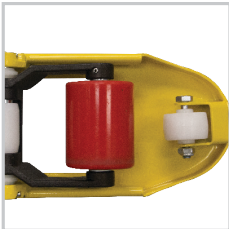

TSP55 PALLET TRUCK

TOTALSOURCE®

FEATURED PRODUCTS

TotalSource® Pallet Truck Features:

- Load capacity 5,500lbs
- Top class range of pallet trucks with an excellent design
- Reliable, sturdy, torsion-resistant due to its extremely strong high quality steel frame
- All pivot points are greased ensuring excellent maneuverability with effortless steering
- Option of single and tandem fork rollers
- Additional entry and exit fork rollers guarantee maximum stability and safety for transporting goods
- Galvanized whole casting hydraulic pump
- Ergonomically designed 3 position handle with comfortable rubber grip allows for optimized safety
- 3 year pump warranty
- 1 year parts warranty

Entry Rollers

**2 Zerks, Powder Coated
4mm Metal Thickness
Frame**

**Adjustable
Pull/Push Rods**

Foot Pedal Release

**3 Years Pump Warranty
1 Year Parts Warranty**

Ergonomic Handle

MODEL	STEER / LOAD WHEEL CONFIGURATION	CAPACITY	TRUCK WIDTH	FORKLENGTH
TSP5500	Poly Steer Single Poly Load	5500lb (2495 kg)	27" (69cm)	48" (122cm)
TSP5501	Poly Steer Single Poly Load	5500lb (2495 kg)	21.5" (55cm)	48" (122cm)
TSP5503	Poly Steer Single Poly Load	5500lb (2495 kg)	27" (69cm)	42" (107cm)
TSP5504	Poly Steer Single Poly Load	5500lb (2495 kg)	21" (53cm)	42" (107cm)
TSP5505	Poly Steer Single Poly Load	5500lb (2495 kg)	27" (69cm)	36" (91cm)
TSP5510	Poly Steer Tandem Poly Load	5500lb (2495 kg)	27" (69cm)	48" (122cm)
TSP5510LP	Poly Steer Single Poly Low Profile	3300lb (1496 kg)	27" (69cm)	48" (122cm)
TSP5515	Nylon Steer Single Nylon Load	5500lb (2495 kg)	27" (69cm)	36" (91cm)
TSP5520	Nylon Steer Single Nylon Load	5500lb (2495 kg)	27" (69cm)	48" (122cm)
TSP5530	Nylon Steer Tandem Nylon Load	5500lb (2495 kg)	27" (69cm)	48" (122cm)
TSP5535	Steel Steer Single Steel Load	5500lb (2495 kg)	27" (69cm)	48" (122cm)
TSP5540	Nylon Steer Single Nylon Load	5500lb (2495 kg)	21" (53cm)	48" (122cm)